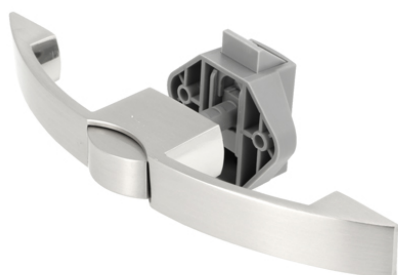

PRODUCT SHEET

Description:

Slam Lock Handle "RV", 14-16mm, cc:128mm,SS-Look,Zamak Hand- le & Grey ABS Housing, Incl. Grey ABS Striker W/Spring, Tension

Item number:

14.03.072-0

Units	Box	Carton	HS Code	Barcode
Pcs.	10	100	8301300000	 5704866513012