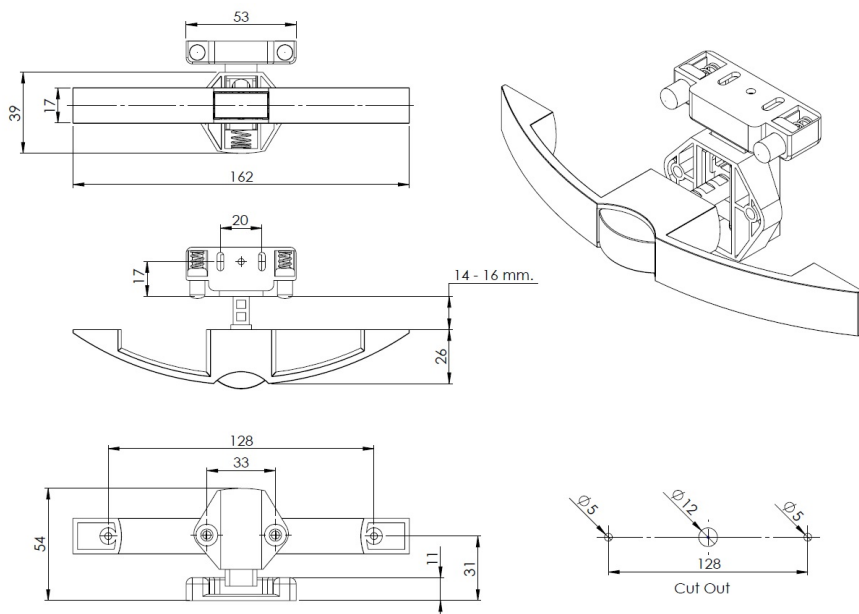

PRODUCT SHEET

Description:

Slam Lock Handle "RV", 14-16mm, cc:128mm,SS-Look,Zamak Hand- le & Grey ABS Housing, Incl. Grey ABS Striker W/Spring, Tension

Item number:

14.03.072-0

Units	Box	Carton	HS Code	Barcode
Pcs.	10	100	8301300000	 5704866513012